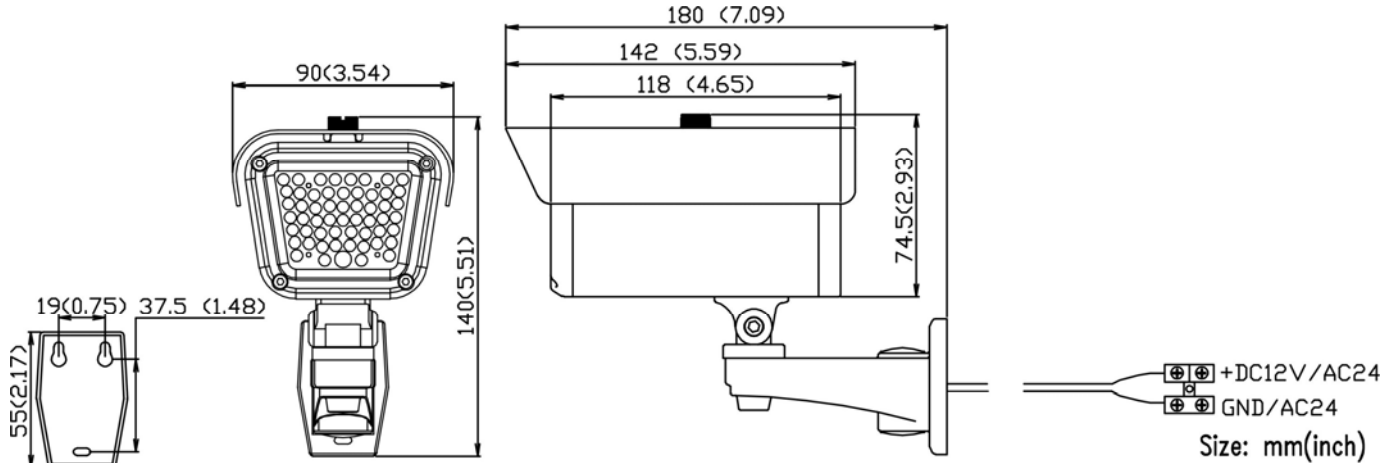

INFRARED LED ILLUMINATOR

● ITEM NO.: 15-IL01

● FUTURES

1. IP66 aluminum fashion housing
2. Build-in 55 PCs IR LED
3. IR Effect Degree is 80°(Outdoor)
4. IR Effect Distance is 45M (147.5ft) (Outdoor)
5. Dual power :DC12V/AC24V

● PACKING

- | | |
|---------------------------|-----|
| 1. Illuminator | X 1 |
| 2. User Manual | X 1 |
| 3. Hexagonal Wrench | X1 |
| 4. Screw | X3 |
| 5. Plastic-Conical-Anchor | X3 |
| 6. Mounting drawing paper | X1 |

● SPECIFICATIONS

ITEM	15-IL01
Type	Outdoor
Luminaire	850nm IR
Angle	80°(Outdoor)
Emissive Power	8.8W
Outdoor Distance	45M (147.5ft) (Outdoor)
Control	CDS/10Lux
Power supply	DC12V±10%/AC24V±10%
Current Consumption	DC380mA/ AC500mA(MAX)
Dimension	180×140×90mm(7.09"×5.51"× 3.54")
Weight	750g (26.5oz)
Storage Temperature	-30~+60°C (-22~+140°F)
Operating Temperature	-30~+40°C (-22~+104°F)